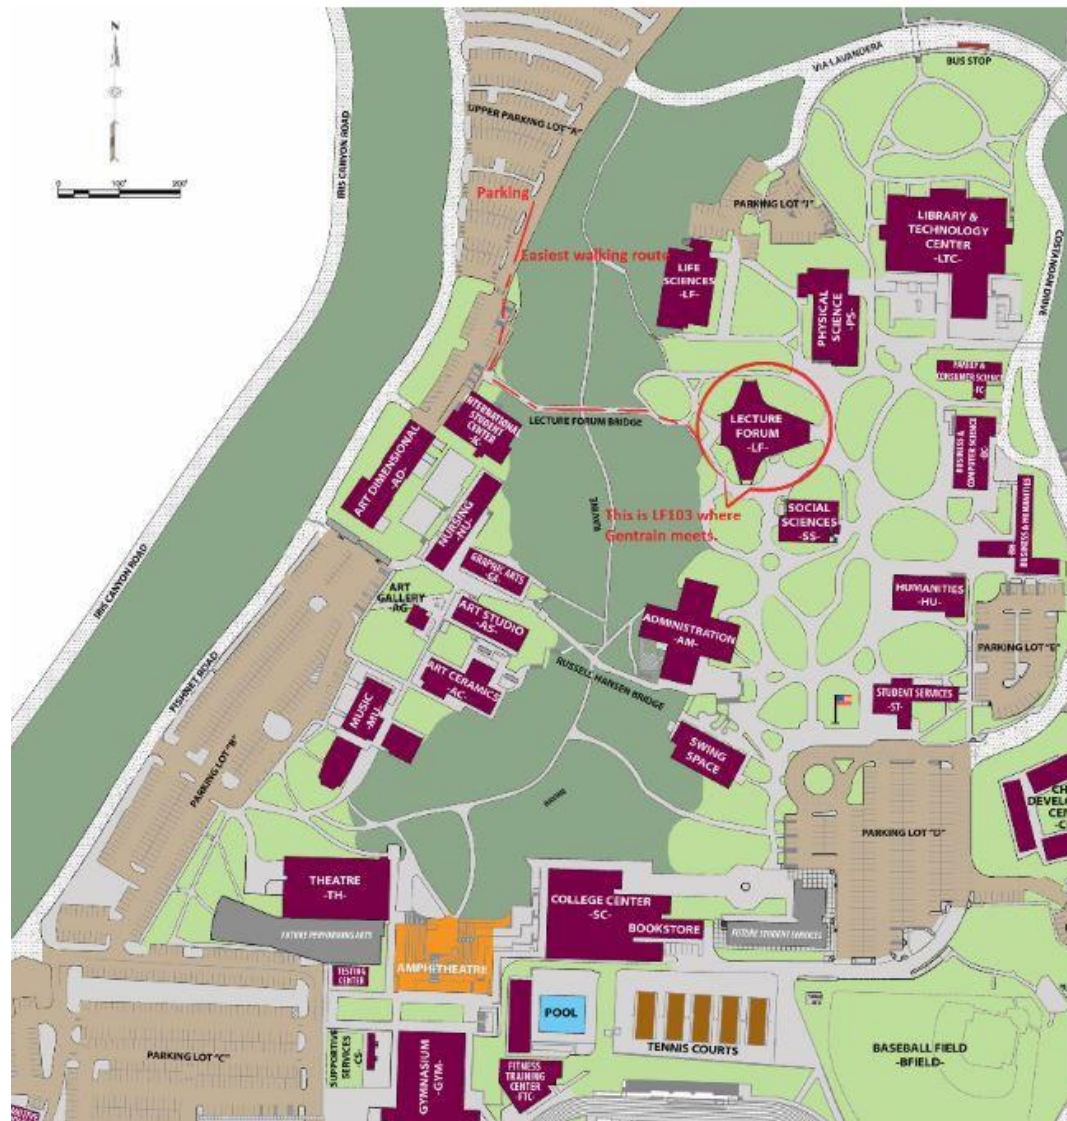

## Directions to OLLI Gentrain Society lectures @ MPC

Talks will be held in Lecture Forum 103 on the Monterey Peninsula College campus. Parking at MPC is **\$3** (dollars/quarters only please).

Parking Lot A is the closest lot.

Lecture Forum 103 is located near the center of campus, between the Physical Science and Social Sciences buildings.

### **From the North**

- Take CA-1 toward Monterey
- Take ramp toward Fisherman's Wharf/MPC
- Turn left at first signal, Camino Aguajito
- Turn right at next signal then right at yield sign onto Via Lavandera
- Follow Via Lavandera to parking

### **From the South**

- Take Aguajito Road exit
- Turn left at stop sign and continue under freeway
- Turn left at first signal light
- Turn right at yield sign onto Via Lavandera
- Follow Via Lavandera to parking