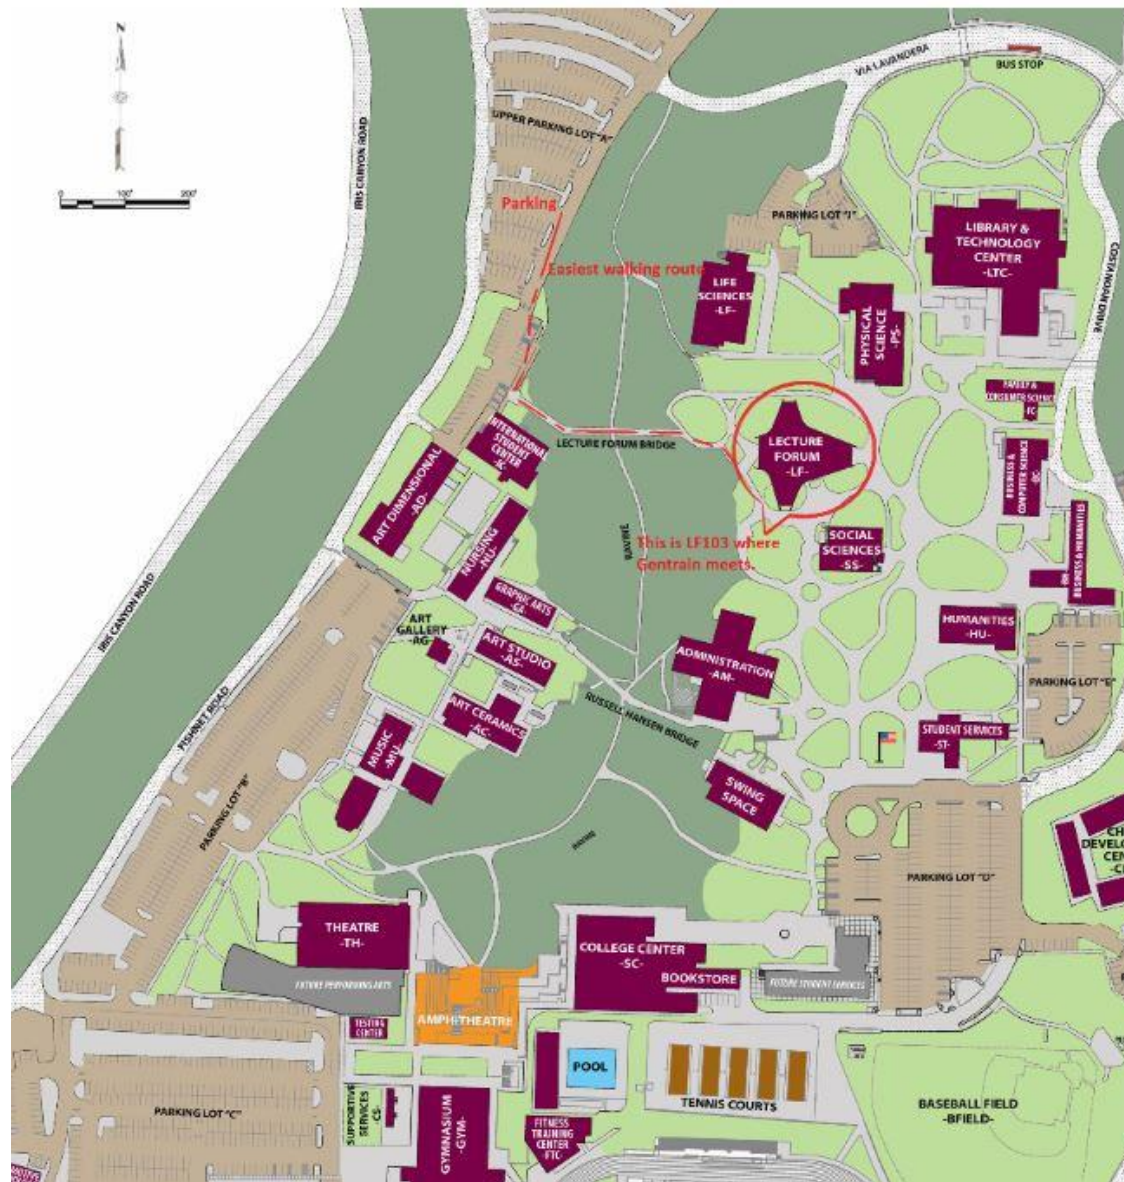

## Directions to OLLI Gentrain Society lectures @ MPC

Talks will be held in Lecture Forum 103 on the Monterey Peninsula College campus. Parking at MPC is \$2 (dollars/quarters only please).  
Parking Lot A is the closest lot.

Lecture Forum 103 is located near the center of campus, between the Physical Science and Social Sciences buildings.

---

**From the North**

- Take CA-1 toward Monterey
- Take ramp toward Fisherman's Wharf/MPC
- Turn left at first signal, Camino Aguajito
- Turn right at next signal then right at yield sign onto Via Lavandera
- Follow Via Lavandera to parking

**From the South**

- Take Aguajito Road exit
- Turn left at stop sign and continue under freeway
- Turn left at first signal light
- Turn right at yield sign onto Via Lavandera
- Follow Via Lavandera to parking