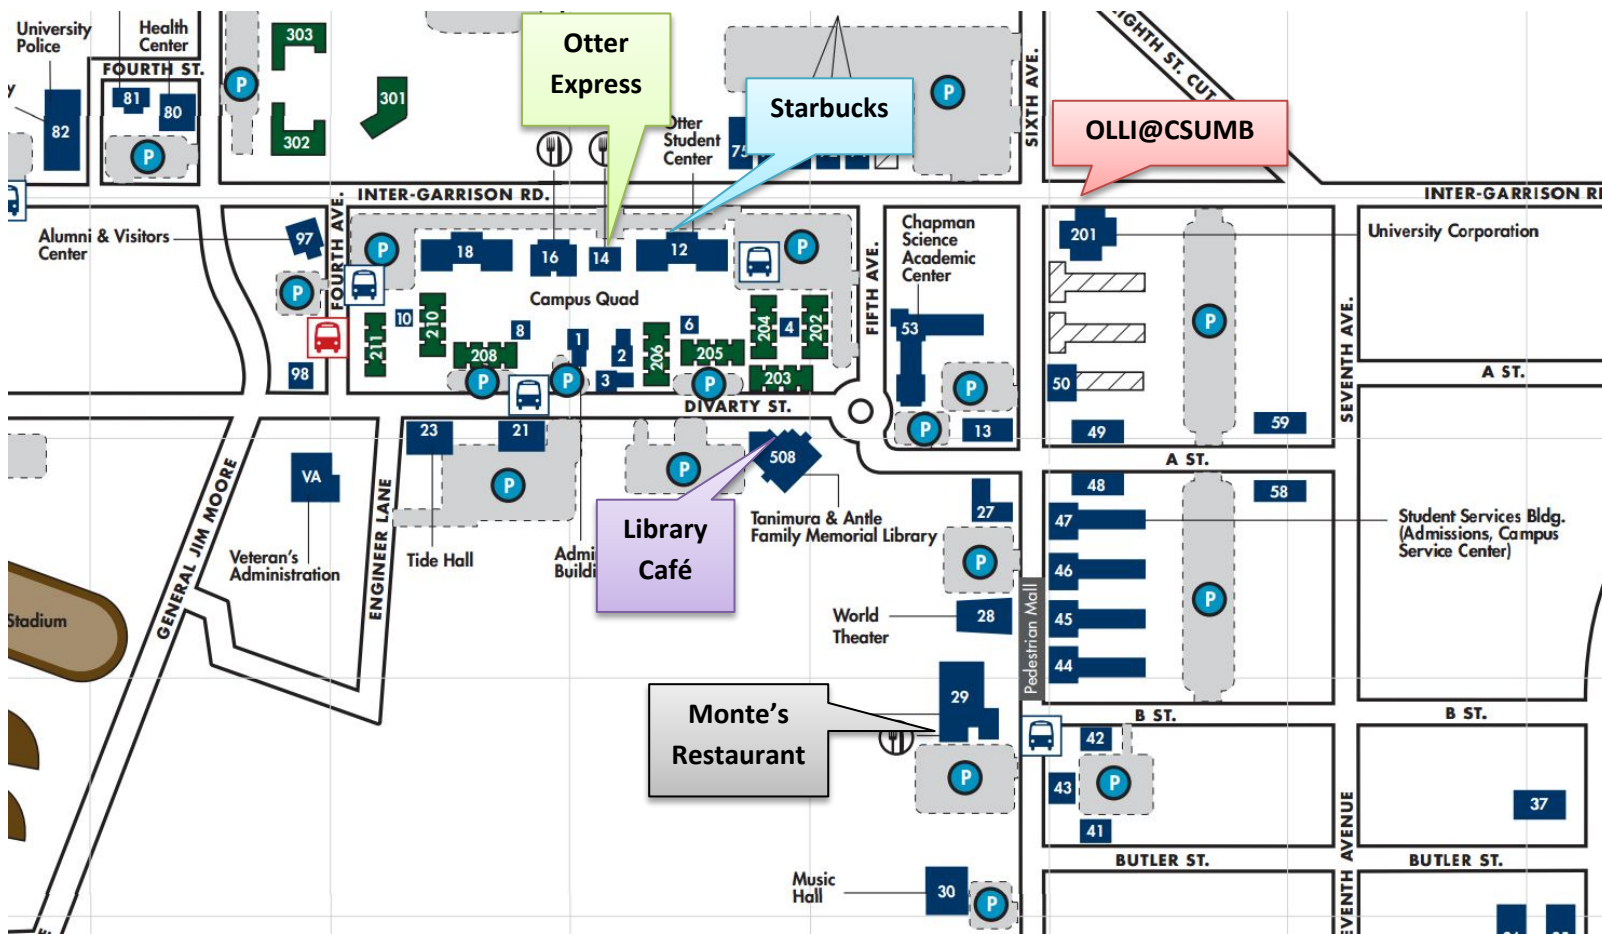

# CSU Monterey Bay Campus Map

## Otter Express

Monday – Friday  
noon – 6:00pm  
Prices: Vary  
Call: (831) 582.5007

## Driving Directions to OLLI@CSUMB

Take Lightfighter Exit • Turn Left onto General Jim Moore • Turn Right onto Inter-Garrison Road • Turn Left just before 6<sup>th</sup> Avenue • Take immediate Right into parking lot 71

**From Reservation Road, Salinas:** Take Imjin Road • Turn Left onto Abrams Drive • Where Abrams Drive ends, turn Right onto Inter-Garrison Road • Turn Right just after 6<sup>th</sup> Avenue • Take immediate Right into parking lot 71